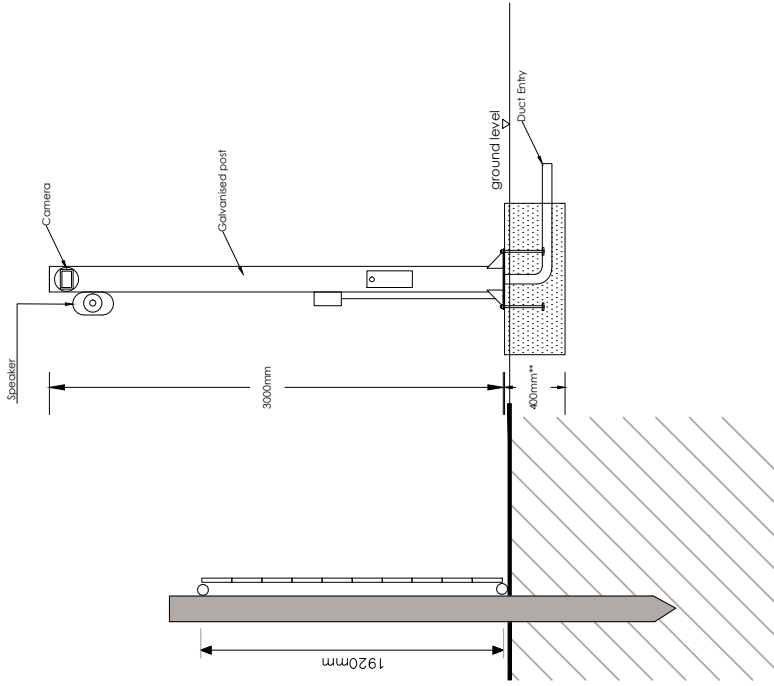

REV: DATE: DESCRIPTION:

CLIENT:

Novus R S Ltd

PROJECT:

Lains Farm

TITLE:

CCTV & Fence Details

SCALE:	DATE:	DESIGNED BY:	CHECKED BY:	DATE:
1:50	08/02/21	JLB		A4
PROJECT NO.:	PROJECT REF.:			
244	LF-244-16-2